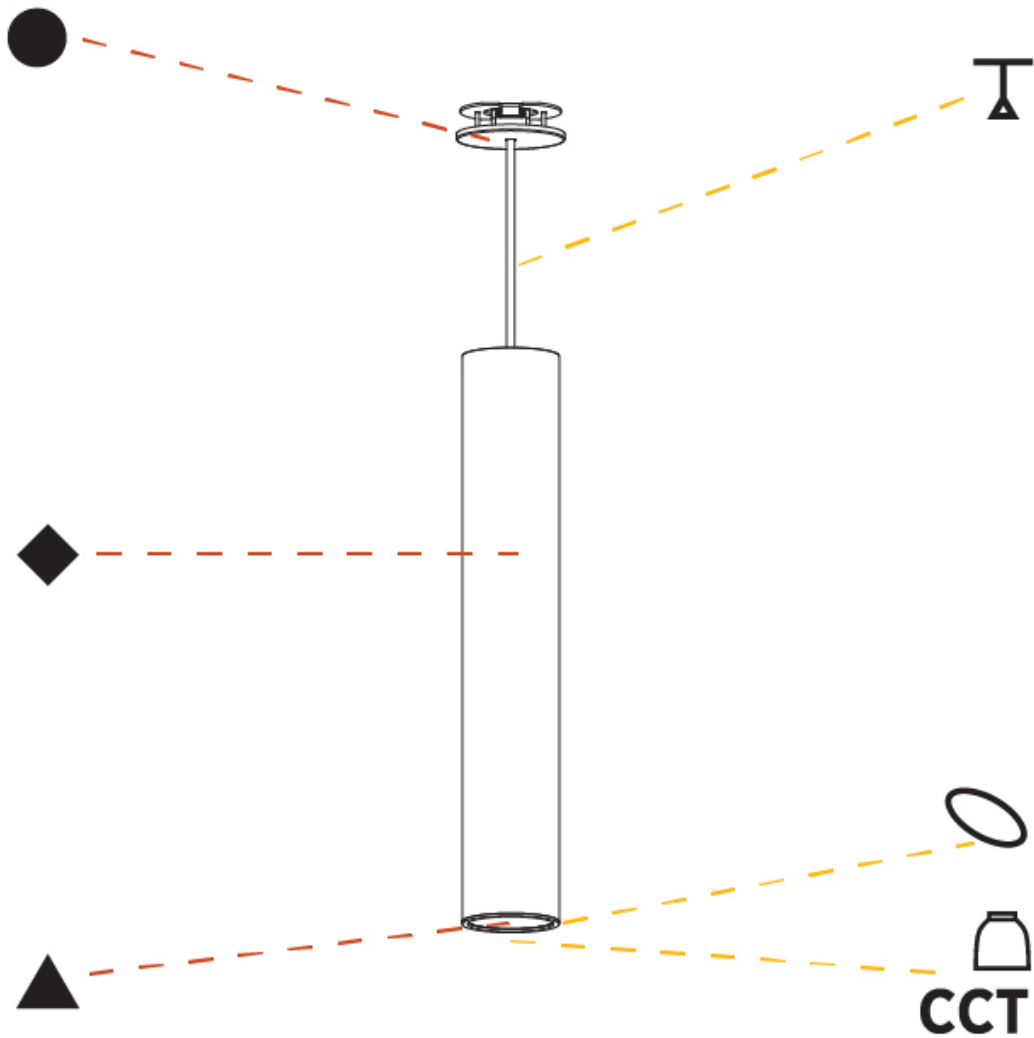

HANGOVER MONOPOINT RECESSED CANOPY SUSPENSION

A300161-

PROJECT	_____
TYPE	_____
SPECIFIER	_____
QUANTITY	_____
DATE	_____

A