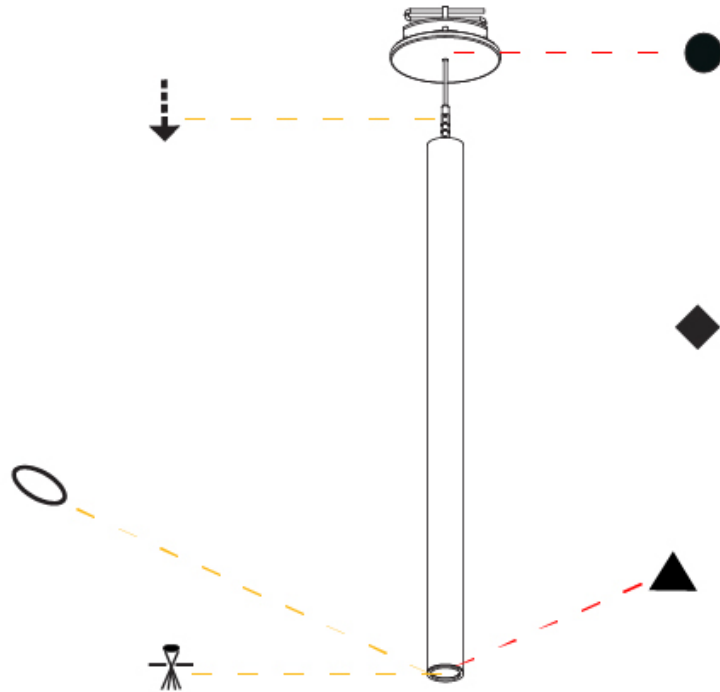

HANGOVER PLUG SHINE MONOPOINT RECESSED CANOPY SUSPENSION

A30844-

PROJECT _____

TYPE _____

SPECIFIER _____

QUANTITY _____

DATE _____

A